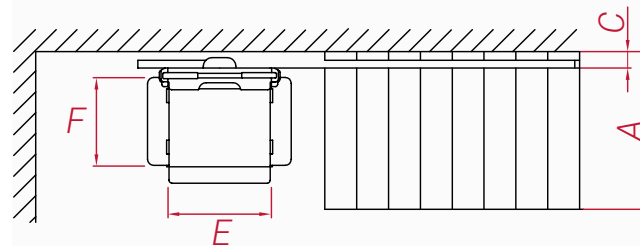

PLATFORM STAIRLIFT  
for curved stairs

CHAIR STAIRLIFT  
for straight stairs

CHAIR STAIRLIFT  
for curved stairs

### TECHNICAL INFORMATION

MODEL*	STANDARD	LARGE	EXTRA LARGE
MINIMUM STAIR WIDTH (A)	970 mm	1040 mm	1070 mm
GRADIENT ALLOWED (B)	7° to 50°	7° to 50°	7° to 50°
MINIMUM SPACE OCCUPIED BY THE GUIDE RAIL (C)	100 mm	100 mm	100 mm
MINIMUM SPACE OCCUPIED BY THE CLOSED PLATFORM (D)	370 mm	370 mm	370 mm
PLATFORM SIZE (ExF)	830 x 700 mm	1050 x 770 mm	1250 x 800 mm
WEIGHT CAPACITY UP TO 45°	300 kg	300 kg	250 kg
WEIGHT CAPACITY MORE THAN 45°	200 kg	200 kg	200 kg
SPEED	5 m/min	5 m/min	5 m/min
POWER SUPPLY	230 V	230 V	230 V
MOTOR SIZE	0.75 kW	0.75 kW	0.75 kW