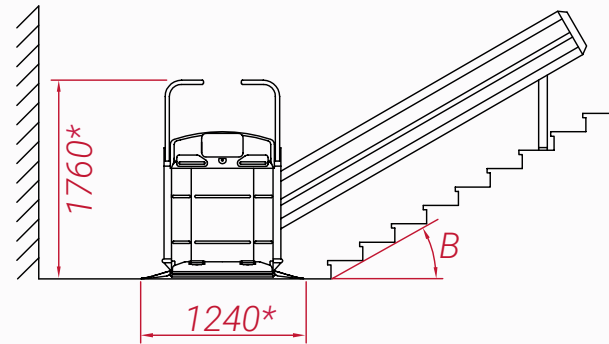

CHAIR STAIRLIFT FOR STRAIGHT STAIRS

STANDARD MODEL

*THESE MEASUREMENTS ARE FOR THE STANDARD MODEL